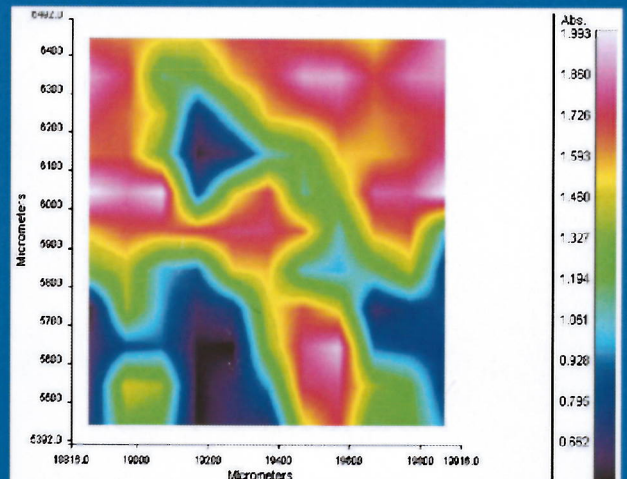

8th – 10th June 2016

Gleeson Theatre, Dublin Institute of Technology, Kevin Street Campus

PROGRAMME AND ABSTRACTS

EM IMAGE: BUTTERFLY WING

IR IMAGE: FAILURE ANALYSIS OF COMPOSITE SURFACE

EM IMAGE: AUTUMN HAWKBIT POLLEN

CONFOCAL IMAGE: SKIN