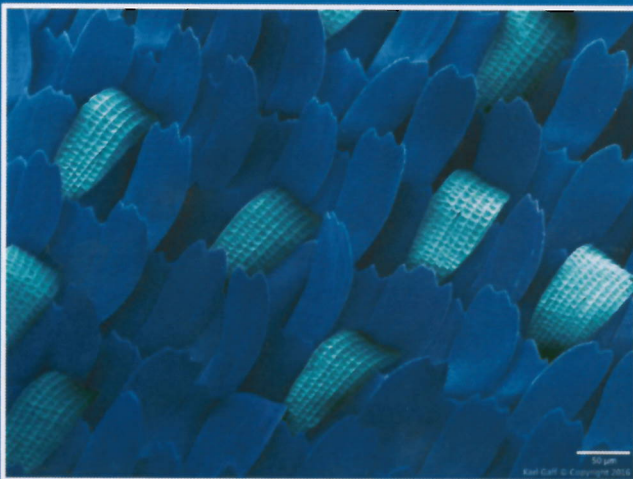

8th – 10th June 2016

Gleeson Theatre, Dublin Institute of Technology, Kevin Street Campus

PROGRAMME AND ABSTRACTS

EM IMAGE: BUTTERFLY WING

IR IMAGE: FAILURE ANALYSIS OF COMPOSITE SURFACE

EM IMAGE: AUTUMN HAWKBIT POLLEN

CONFOCAL IMAGE: SKIN